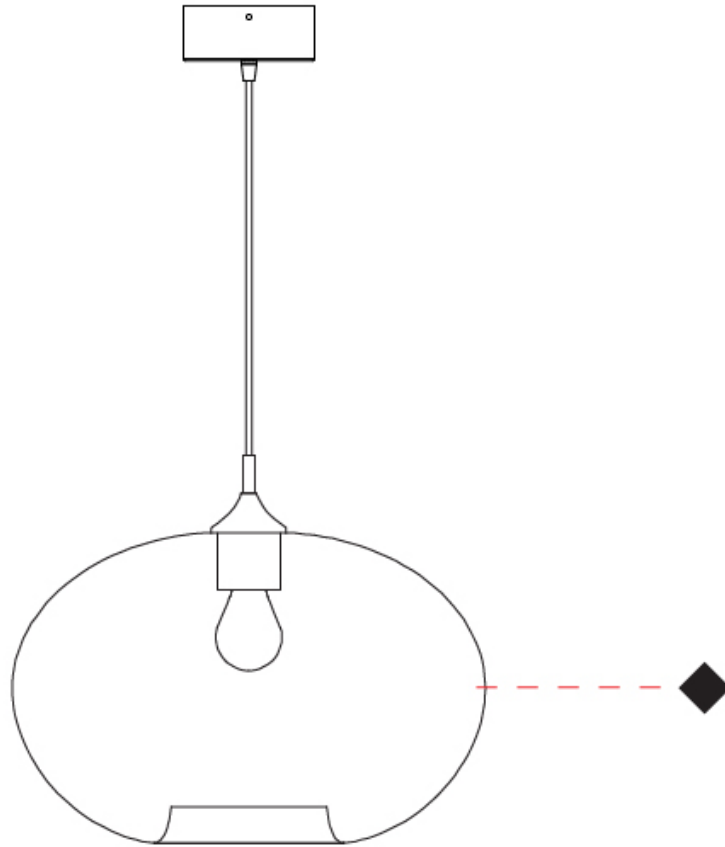

PARIGI CIPOLLA MONOPOINT SUSPENSION

D141078-

PROJECT	_____
TYPE	_____
SPECIFIER	_____
QUANTITY	_____
DATE	_____

D