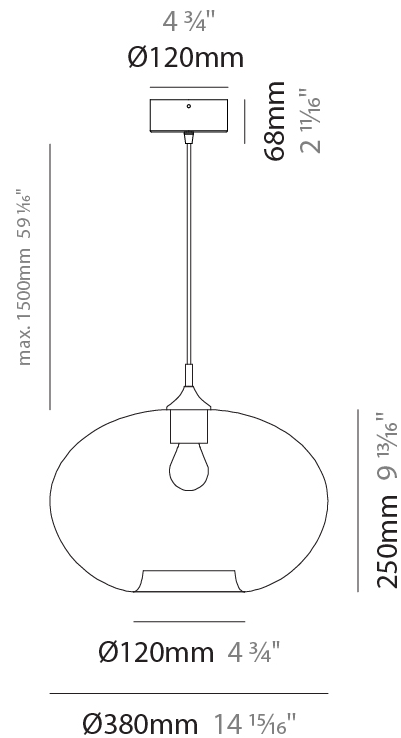

PROJECT	
TYPE	
SPECIFIER	
QUANTITY	
DATE	

PARIGI CIPOLLA MONOPOINT SUSPENSION

D141078-

base number   Finish
Options

1. To build a product code in our configurator select the specify button on the base model # product page
2. To build a manual product code on this datasheet choose from the options listed below in blue font and add the suffix to the base model #

GENERAL

Series: Parigi Cipolla
Subseries: Parigi Cipolla Monopoint
Brand: Cangini & Tucci
Division: Design
Mounting Type: Suspension
Mounting Location: Ceiling
Subcategory: Pendant

PHYSICAL

Shape: Sphere
Diameter (mm): 380
Diameter (in): 14 ¹⁵/₁₆
Height (mm): 250
Height (in): 9 ¹³/₁₆
Max. Overall Height (mm): 1750
Max. Overall Height (in): 68 ⁷/₈
Light Distribution: Omnidirectional
Weight (kg): 2.40
Weight (lbs): 5.29
Fixture Finish: [AMB / GRN / PNK / RUB / SKB / SMK / TOB / TRA](#)
Holder Finish: CHR
Fixture Material: Glass / Metal
Cable Details: 1500mm Cable

ELECTRICAL

Number of Lamps: 1
Lamp Type: LED Retrofit
Bulb Included: Bulb Not Included
Max. Wattage Per Lamp (W): 8
Lamp Base: E26
Input Voltage (V): 120
Upon Request: 277Vac / GU24

LED

OPTICAL

RATINGS AND CERTIFICATIONS

Certified By: Certified for North American Standards
IP rating: IP20